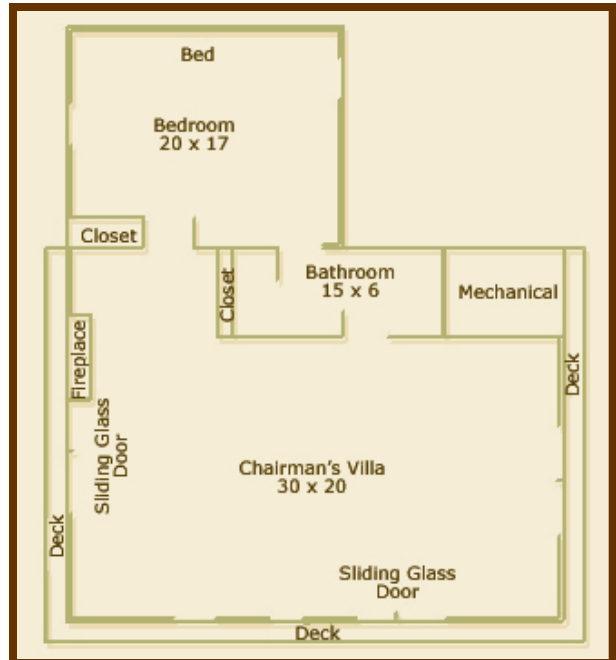

SCHEMATICS

Auditorium

Elc Building

Main Lodge: Conference Level

Chairman's Villa

Trailside Pavillion