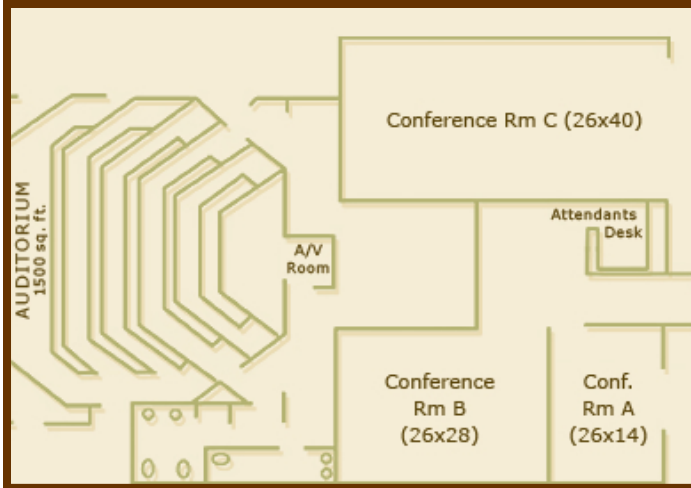

SCHEMATICS

Auditorium

Elc Building

Main Lodge: Conference Level

Chairman's Villa

Trailside Pavillion