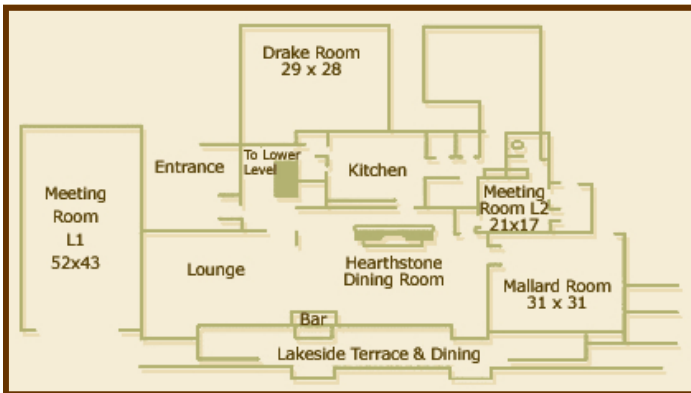

SCHEMATICS

Auditorium

Elc Building

Main Lodge: Conference Level

Chairman's Villa

Trailside Pavillion