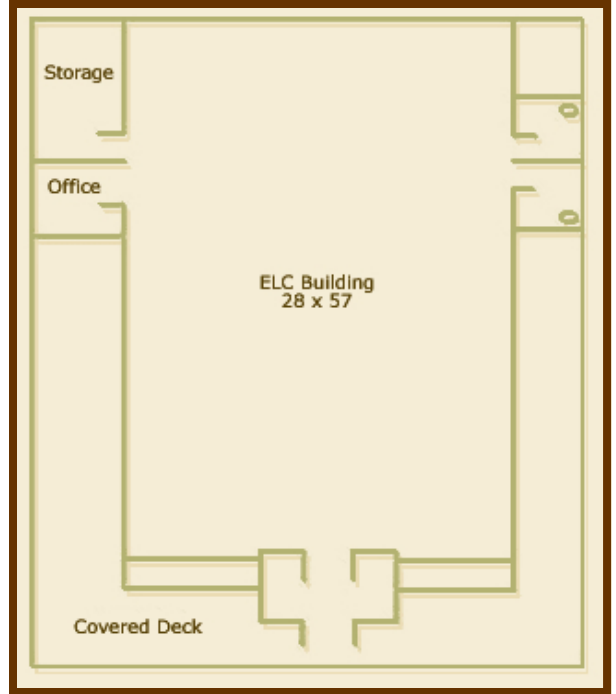

SCHEMATICS

Auditorium

Elc Building

Main Lodge: Conference Level

Chairman's Villa

Trailside Pavillion